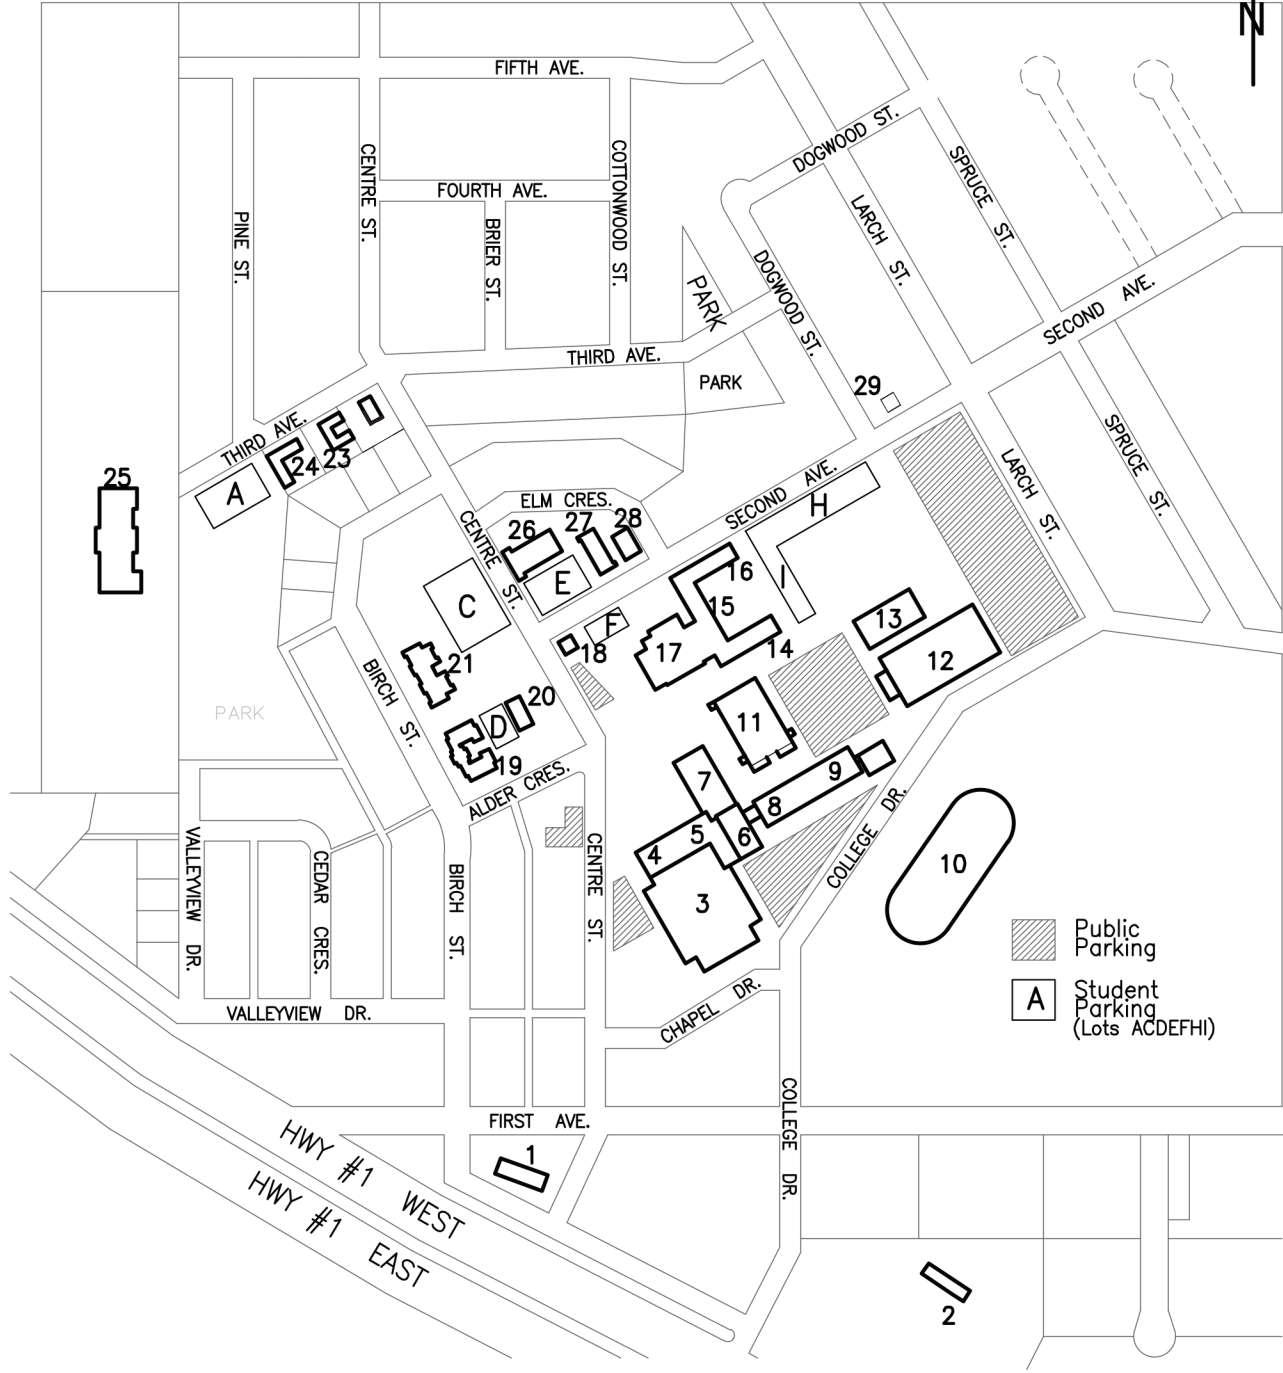

VILLAGE OF CARONPORT

- | | | |
|-------------------------|---------------------------------|--------------------------------|
| 1 The Beacon | 11 Margaret P. Reimer Gymnasium | 21 Sundbo Place |
| 2 Pilgrim Inn | 12 Barkman Arena | |
| 3 Hildebrand Chapel | 13 Canwest Performance Centre | 23 Brygmann Hall |
| 4 Bookstore | 14 Whittaker Hall (Sinclair) | 24 Lewis Apts (LA) |
| 5 Worship Arts | 15 Whittaker Hall (Isabel) | 25 Caronport Elementary School |
| 6 Archibald Library | 16 Hillson Hall | 26 The Landing |
| 7 Seminary | 17 Dining Hall | 27 Glen Manor |
| 8 College/Admin Offices | 18 Post Office | 28 Eliason Manor |
| 9 High School | 19 Bergren Place | 29 OKTire |
| 10 Football Field | 20 Tech Centre | |